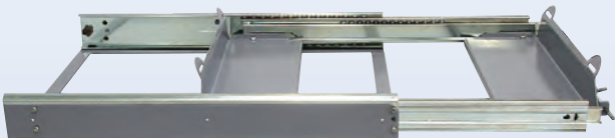

FRIDGE SLIDE

- Developed exclusively for our 40lt fridge
- Features heavy duty roller slides capable of holding 100kg when fully extended
- Manufactured from high grade steel
- Finished in hard wearing powder coat
- Fully mountable and supplied with nylon tie down straps to securely fasten the fridge to the slider

Part No

Type

Size

591012

40lt Fridge Slide

570L x 470W x 970H mm